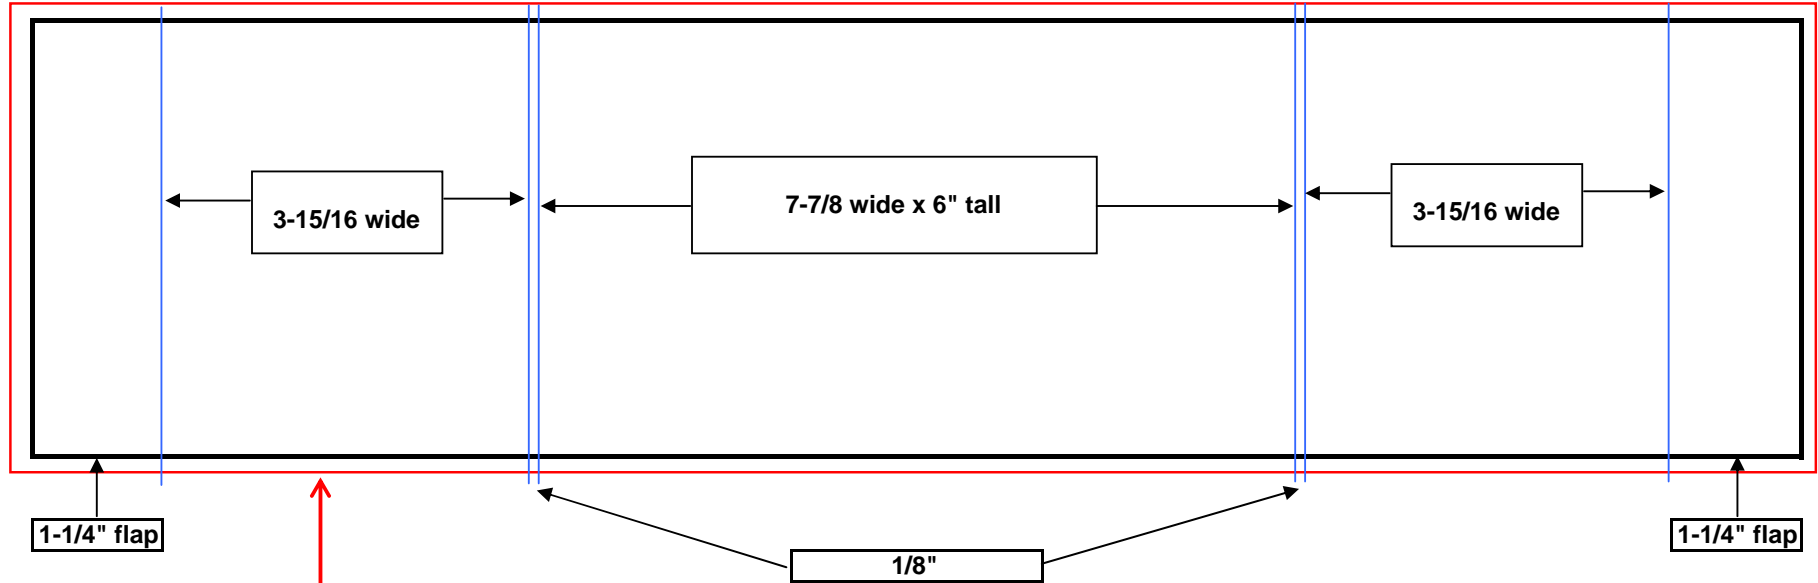

CONTROL DESIGN BELLYBAND SPECIFICATIONS

BELLYBAND DIAGRAM of panel sizes for publications that are 7-7/8" wide

PLEASE BE SURE TO ADD 3/16" of image to all edges that bleed.